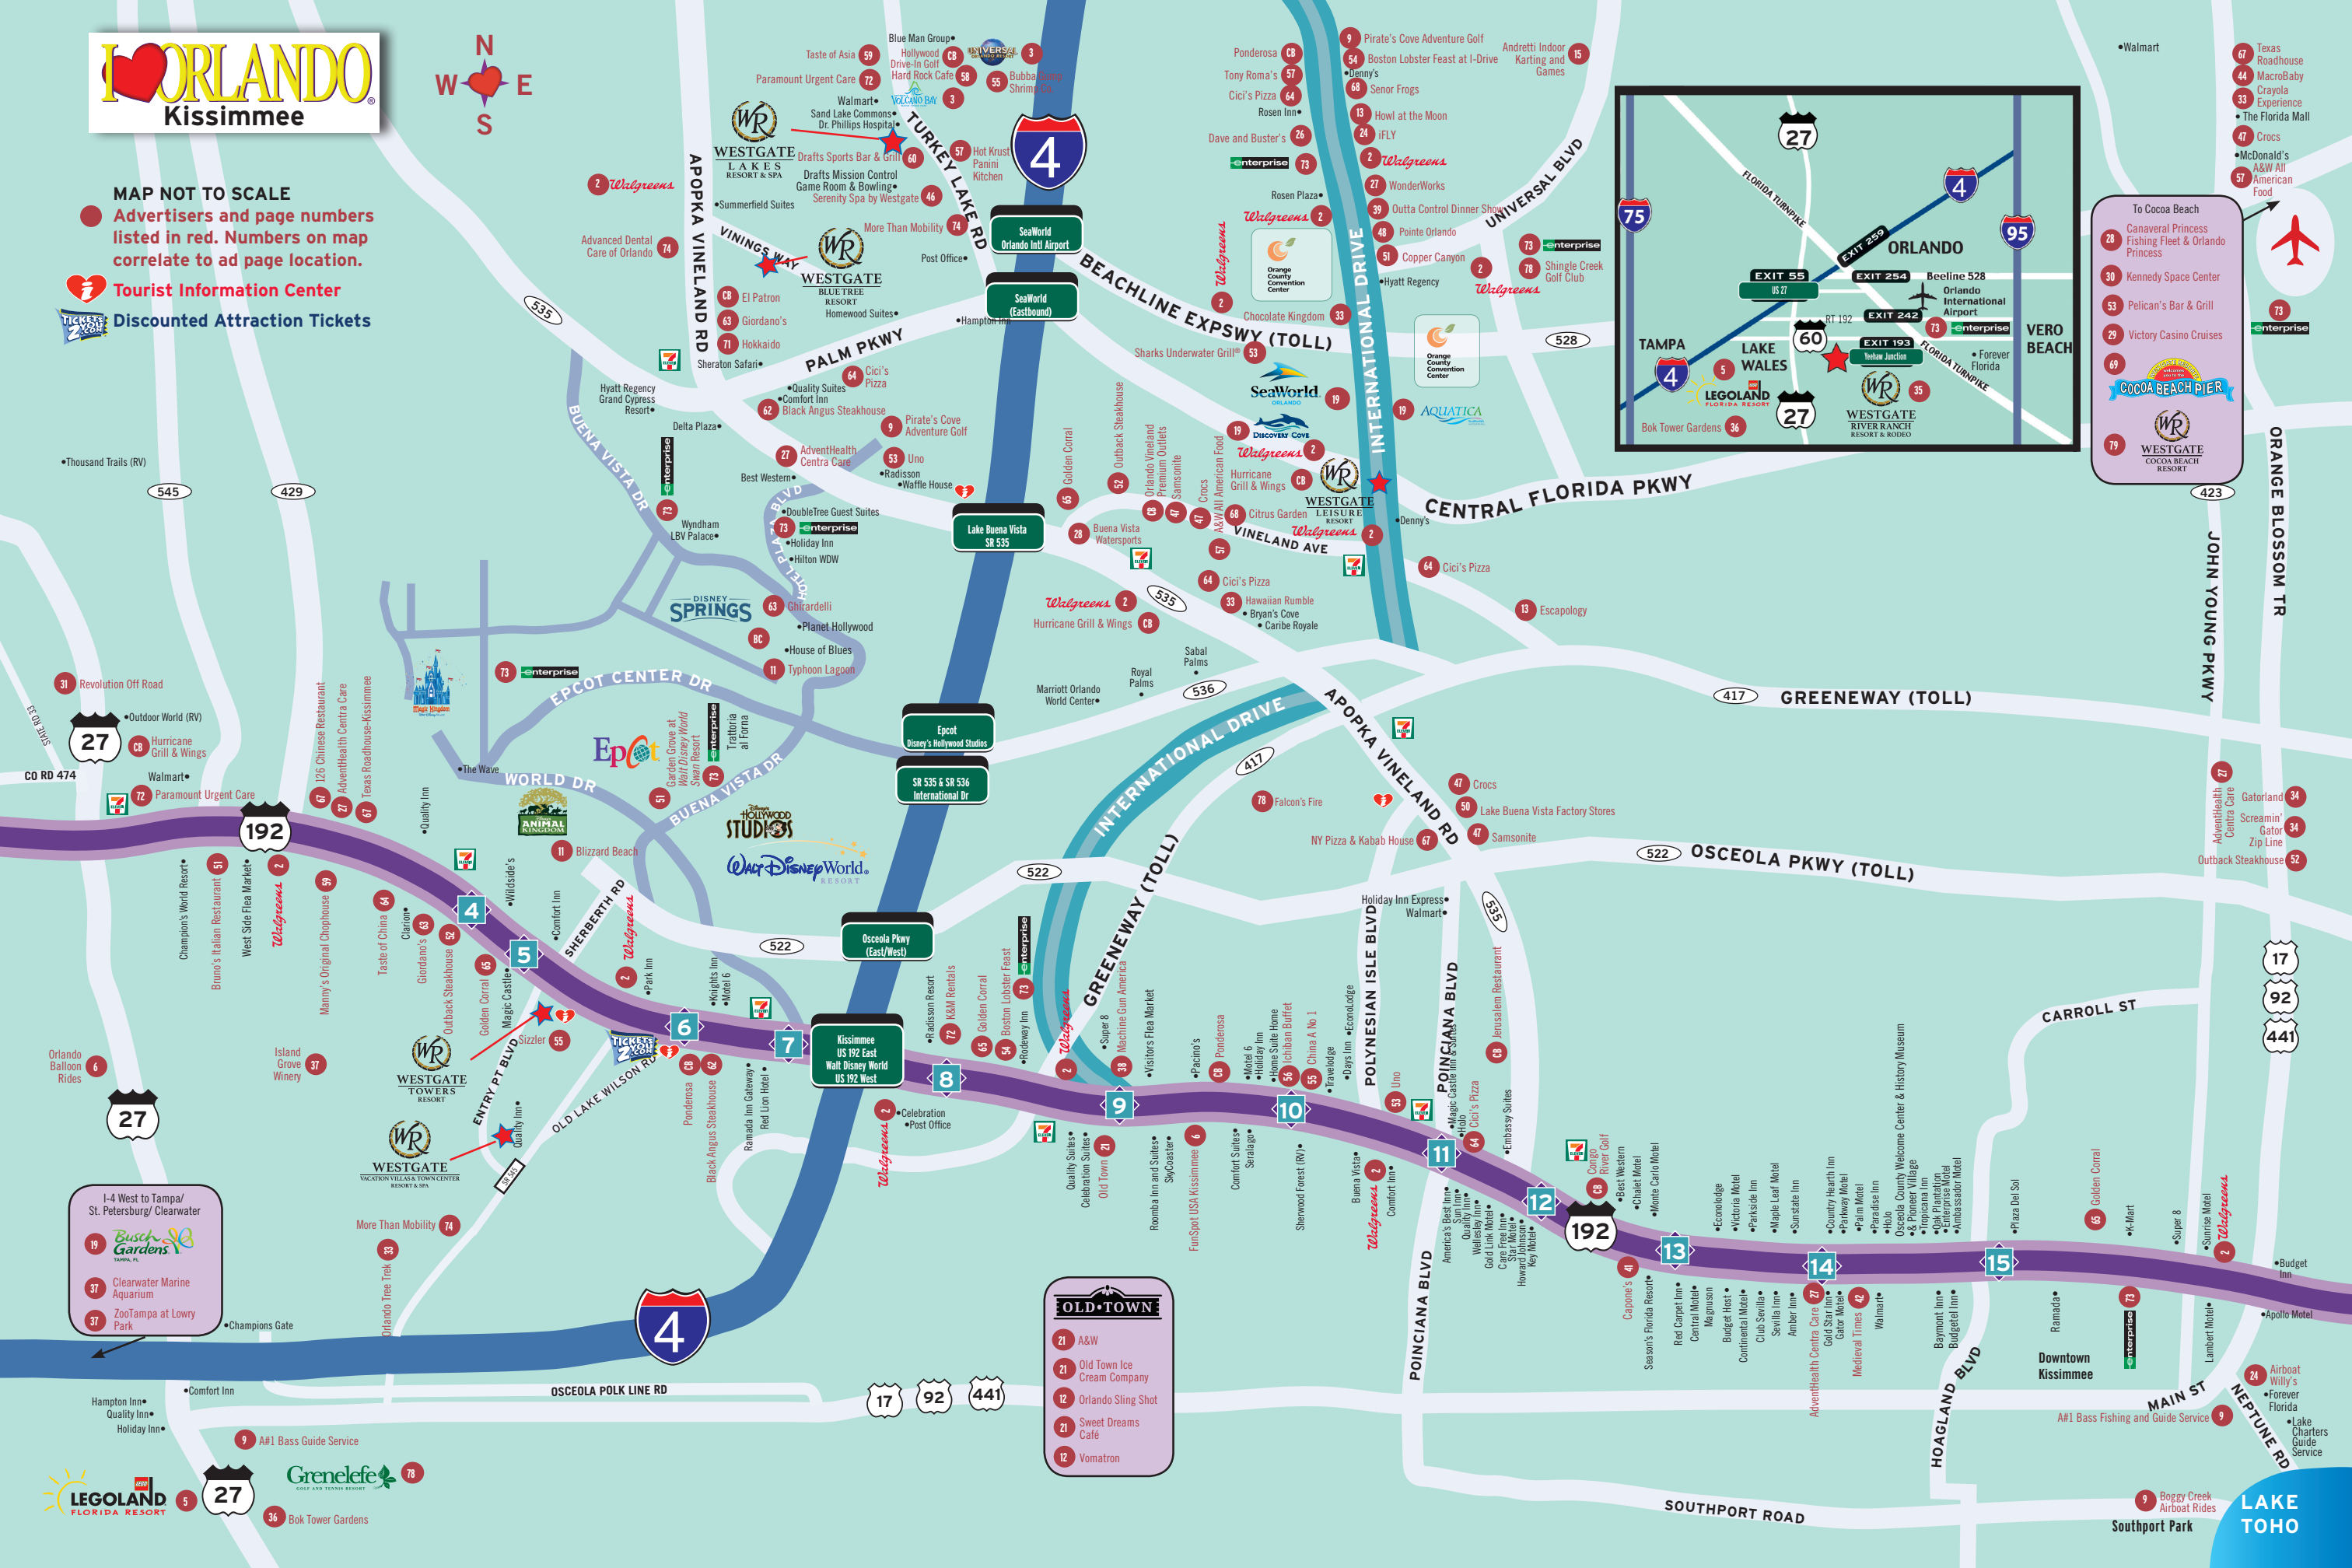

MAP NOT TO SCALE
 Advertisers and page numbers listed in red. Numbers on map correlate to ad page location.

Tourist Information Center
 Discounted Attraction Tickets

To Cocoa Beach

- 28 Canaveral Princess Fishing Fleet & Orlando Princess
- 30 Kennedy Space Center
- 53 Pelican's Bar & Grill
- 29 Victory Casino Cruises
- 69 COCOA BEACH PIER
- 79 WESTGATE COCOA BEACH RESORT

- 67 Texas Roadhouse
- 44 MacroBaby
- 33 Crayola Experience
- 47 The Florida Mall
- 47 Crocs
- McDonald's A&W All American Food

ORANGE BLOSSOM TR
 JOHN YOUNG PKWY

- 77 AdventHealth Centra Care
- 34 Gatorland
- 34 Screamin' Gator Zip Line
- 52 Outback Steakhouse

- 17
- 92
- 441

- 24 Airboat Willy's
- Forever Florida
- 9 Lake Charters Guide Service

LAKE TOHO

I-4 West to Tampa/ St. Petersburg/ Clearwater

- 19 Busch Gardens TAMPA, FL
- 37 Clearwater Marine Aquarium
- 37 ZooTampa at Lowry Park

OLD TOWN

- 21 A&W
- 21 Old Town Ice Cream Company
- 12 Orlando Sling Shot
- 21 Sweet Dreams Café
- 12 Vomatron

LEGOLAND FLORIDA RESORT

Grenelefe GOLF AND TENNIS RESORT

Bok Tower Gardens

LAKE TOHO