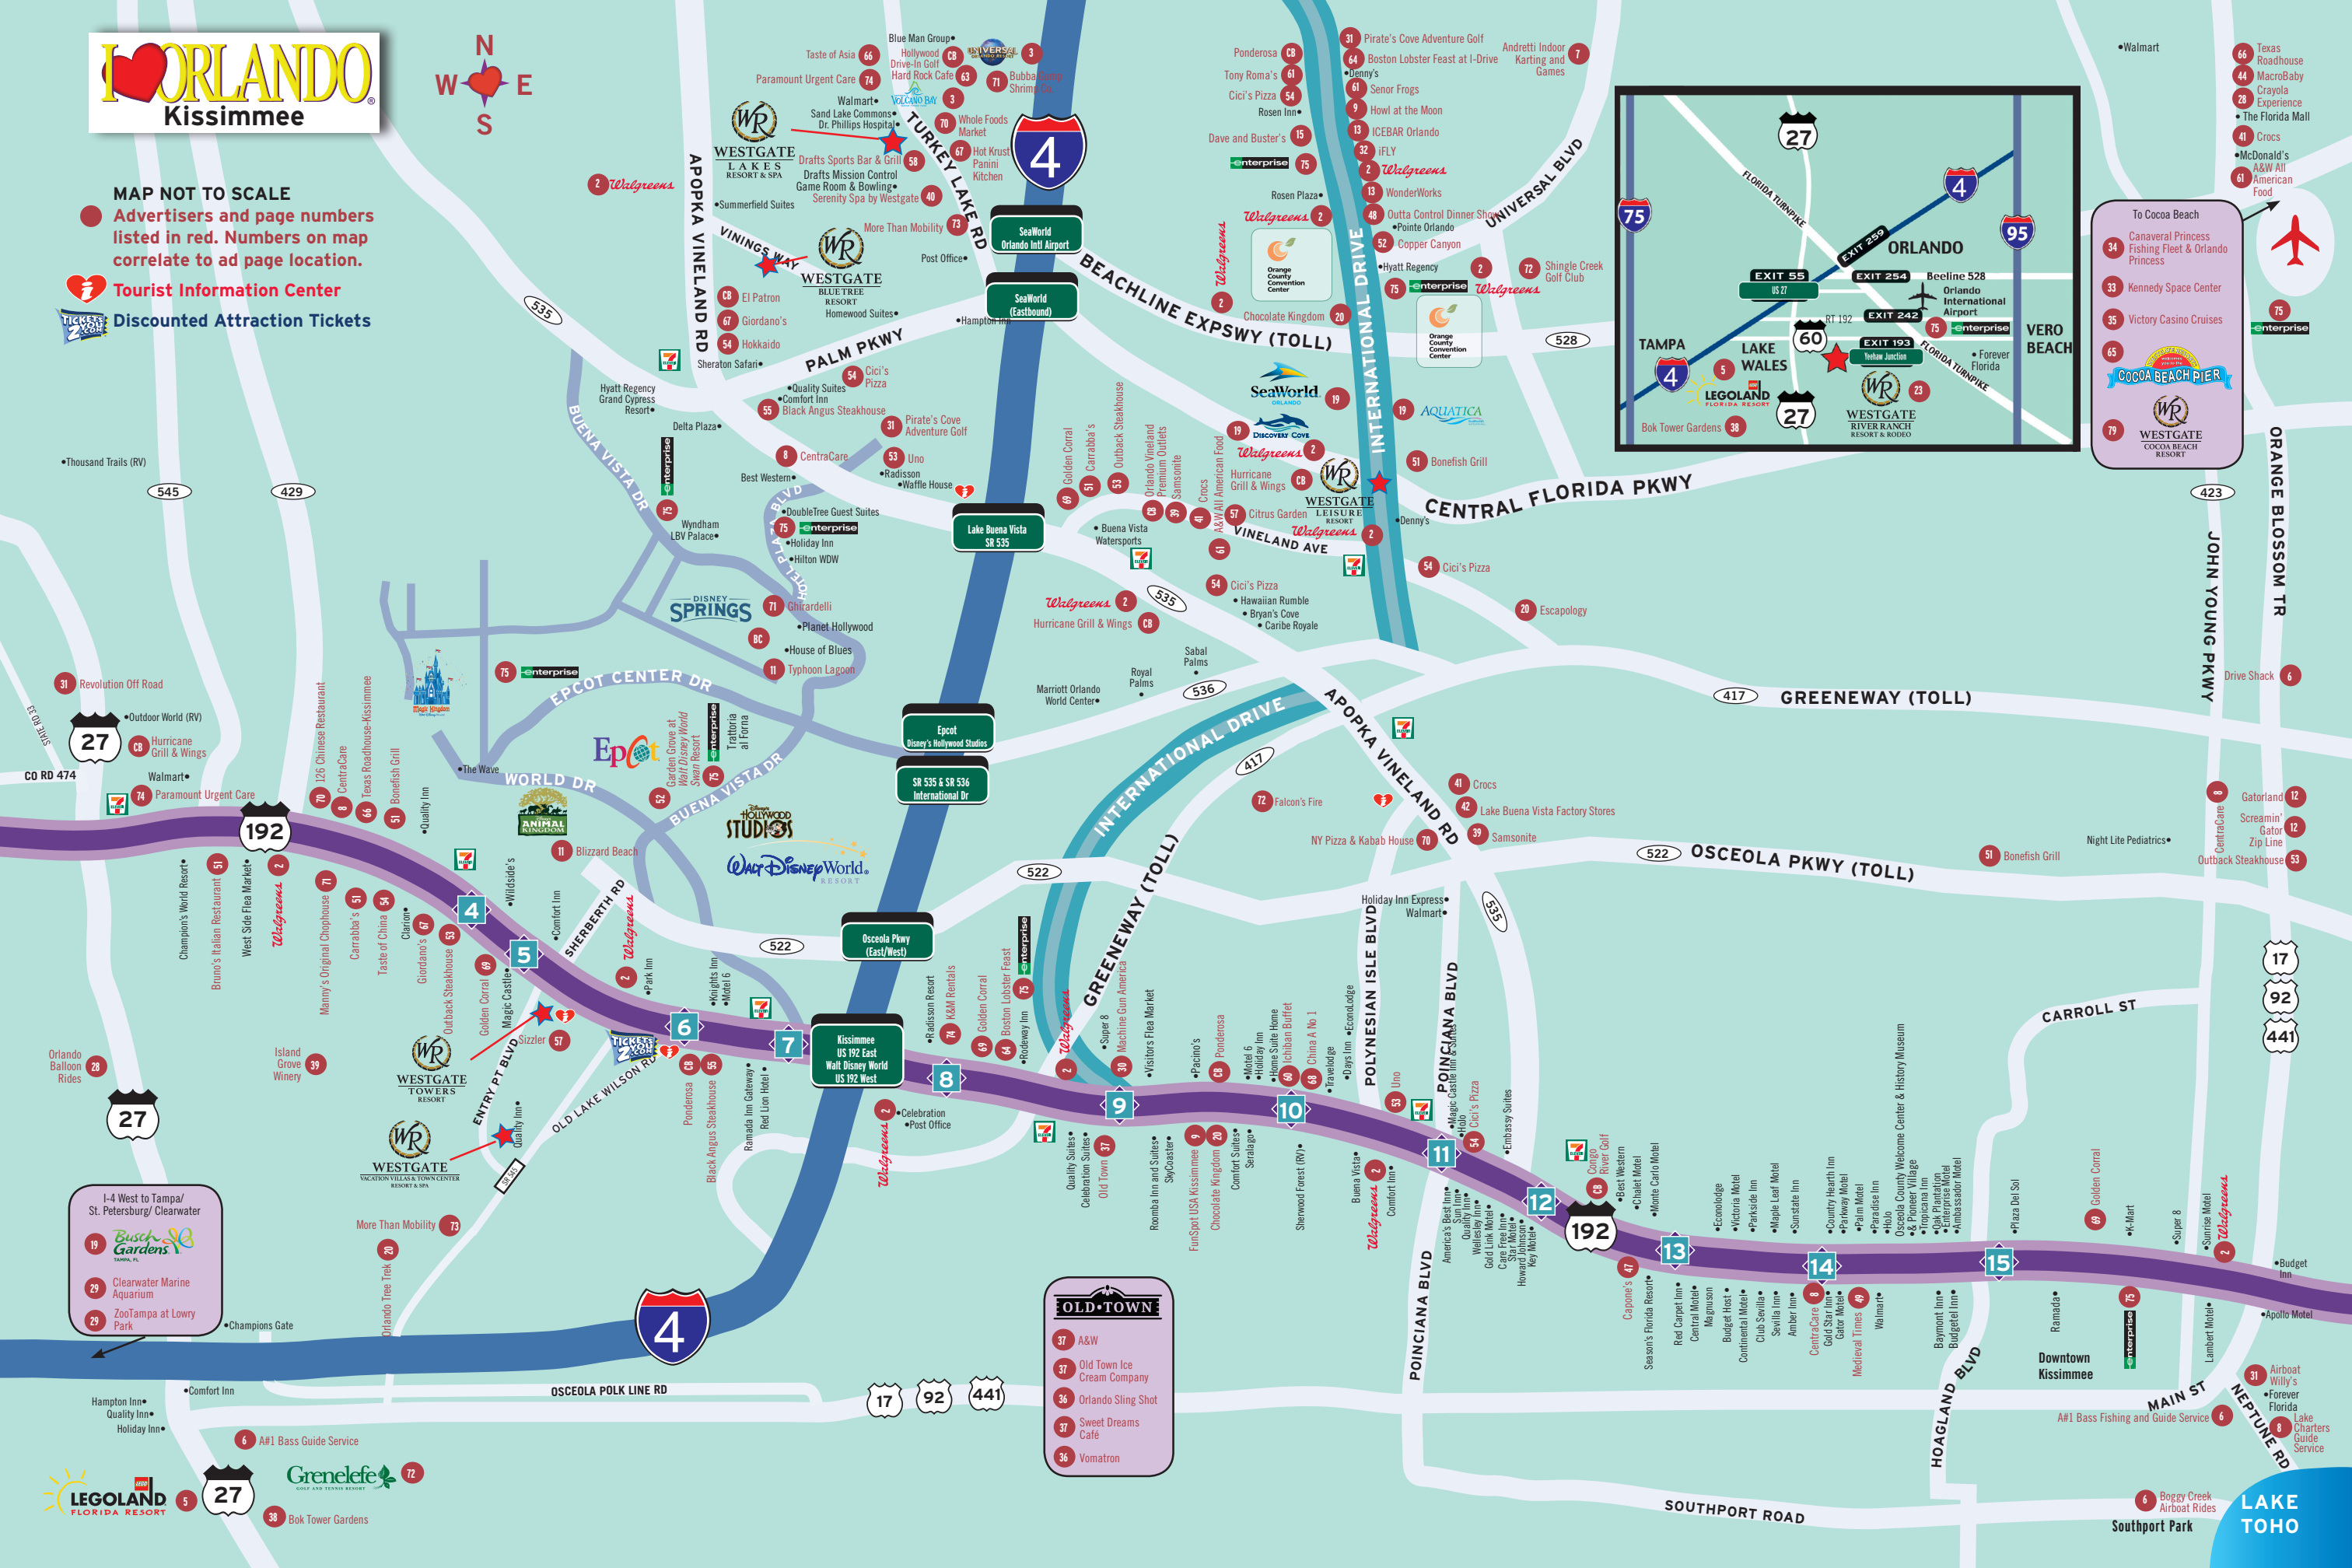

MAP NOT TO SCALE
Advertisers and page numbers listed in red. Numbers on map correlate to ad page location.

7 Tourist Information Center
Discounted Attraction Tickets

To Cocoa Beach

- 34 Canaveral Princess Fishing Fleet & Orlando Princess
- 33 Kennedy Space Center
- 35 Victory Casino Cruises
- 65 COCOA BEACH PIER
- 79 WESTGATE COCOA BEACH RESORT

I-4 West to Tampa/ St. Petersburg/ Clearwater

- 19 **Busch Gardens** TAMPA, FL
- 29 **Clearwater Marine Aquarium**
- 29 **ZooTampa at Lowry Park**

OLD-TOWN

- 37 A&W
- 37 Old Town Ice Cream Company
- 36 Orlando Sling Shot
- 37 Sweet Dreams Café
- 36 Vomatron

LEGOLAND FLORIDA RESORT 5

Grenefe GOLF AND TENNIS RESORT 72

Bok Tower Gardens 38

LAKE TOHO