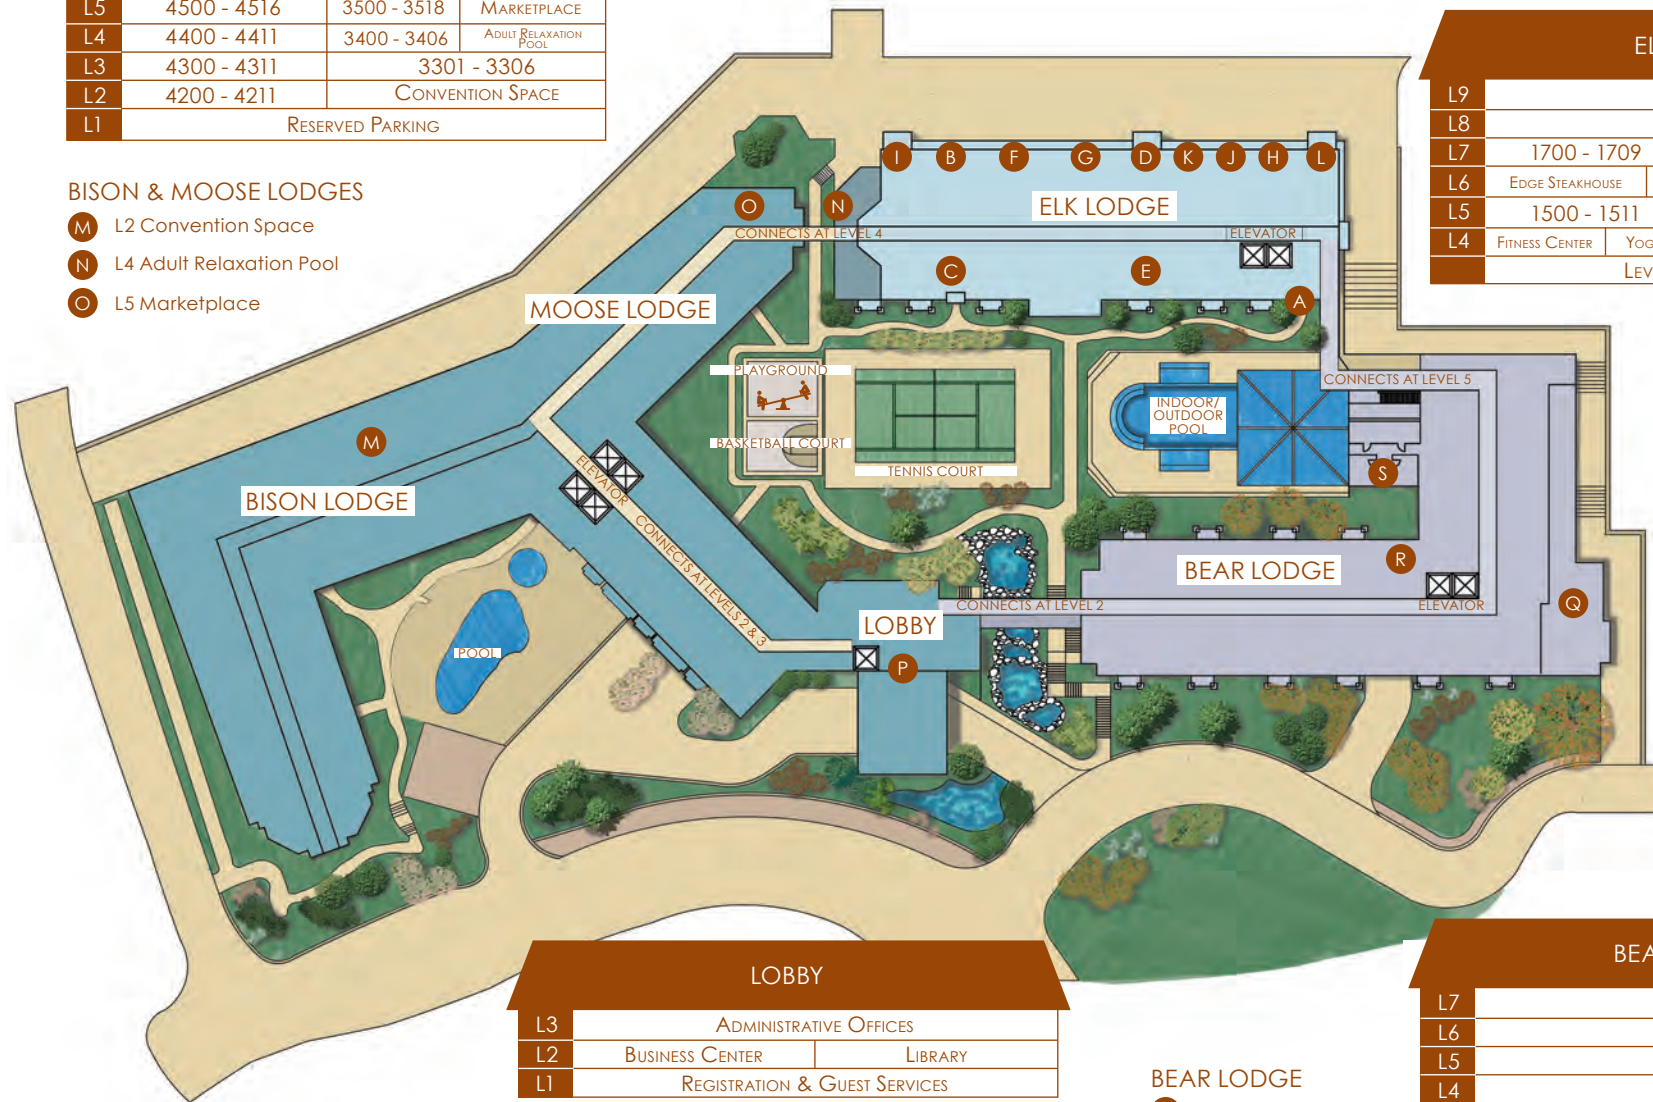

WESTGATE PARK CITY RESORT & SPA

BISON LODGE MOOSE LODGE			
L9	4907 - 4916	3900 - 3918	
L8	4800 - 4816	3800 - 3818	
L7	4700 - 4716	3700 - 3718	
L6	4600 - 4616	3600 - 3618	
L5	4500 - 4516	3500 - 3518	MARKETPLACE
L4	4400 - 4411	3400 - 3406	ADULT RELAXATION POOL
L3	4300 - 4311	3301 - 3306	
L2	4200 - 4211	CONVENTION SPACE	
L1	RESERVED PARKING		

BISON & MOOSE LODGES

- M L2 Convention Space
- N L4 Adult Relaxation Pool
- O L5 Marketplace

ELK LODGE			
L9	1900 - 1910		
L8	1800 - 1810		
L7	1700 - 1709	ALOHA SKI SHOP	DRAFTS SPORTS BAR & GRILL
L6	EDGE STEAKHOUSE	1603 - 1611	SKIER SERVICES
L5	1500 - 1511	KIDS CLUB	WHOLE OWNER LOCKER ROOM GAME ROOM
L4	FITNESS CENTER	YOGA ROOM	SERENITY SPA BY WESTGATE SKIER LOCKER ROOM
LEVELS 2 - 4 • PARKING			

ELK LODGE

- A L2, L3, L4 Parking
- B L4 Yoga Room
- C L4 Fitness Room
- D L4 Serenity Spa
- E L4 Skier Locker Room
- F L5 Kids Club
- G L5 Whole Owner Locker Room
- H L5 Game Room
- I L6 Edge Steakhouse
- J L6 Skier Services
- K L7 Aloha Ski Shop
- L L7 Drafts Sports Bar & Grill

BEAR LODGE

- Q L2 Preview Center
- R L2, L3 Parking
- S L5 Activities Center